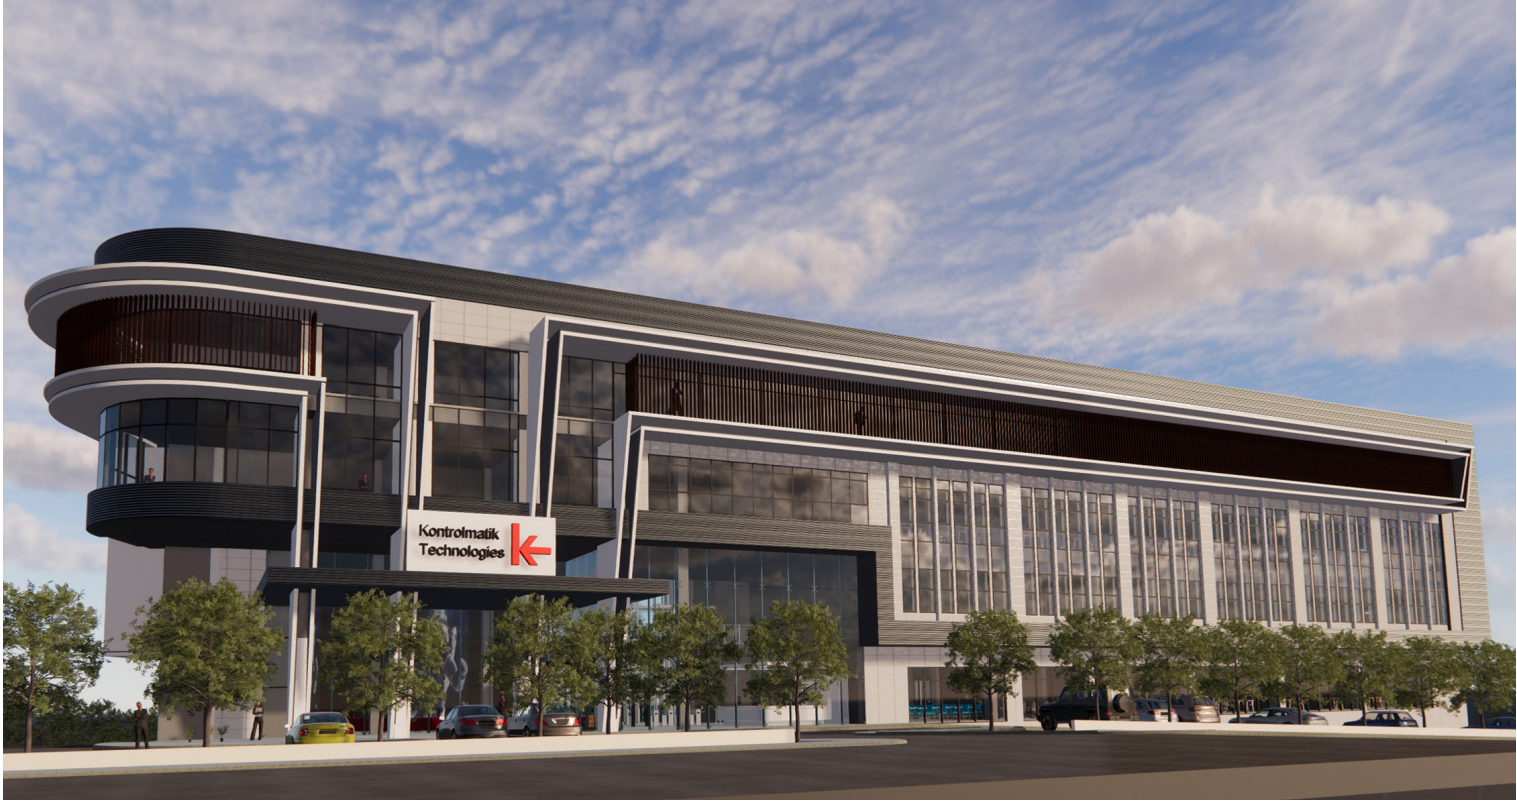

Hacettepe Kontrolmatik Binası